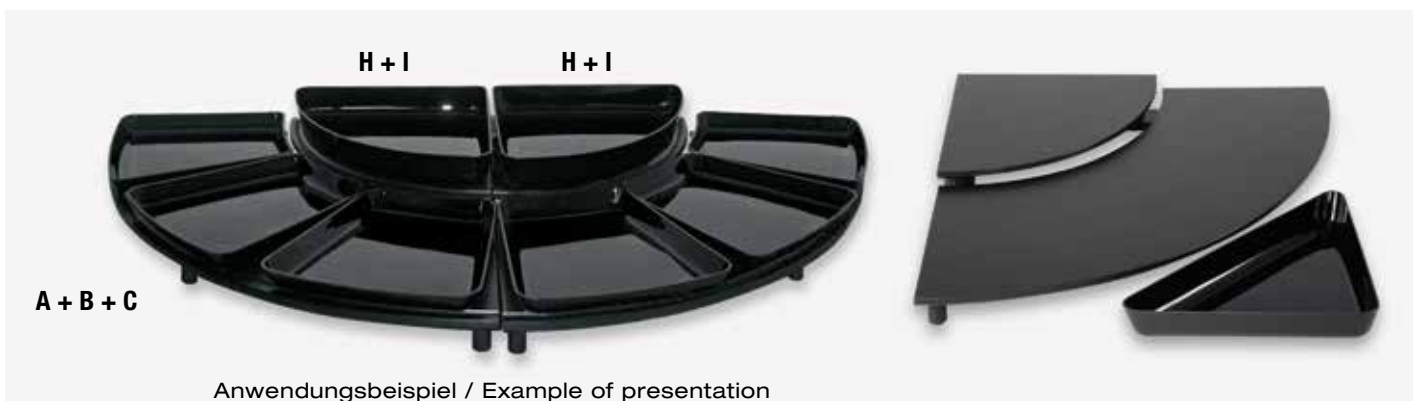

Mini 1/4-Kreis | Riser 1/4-Circle Mini

Anwendungsbeispiel / Example of presentation

Beschreibung/Description	Material	Farbe/Color	Format/Size	Art.-Nr./Art. No
Thekenstufe Mini 1/4-Kreis/Riser 1/4-Circle Mini	PE500	schwarz/black	550x550x65 mm	154.1001.17
Dreieck-Schale/Bowl triangular	ABS	schwarz/black	400x280x280x40 mm	122.5040284.17