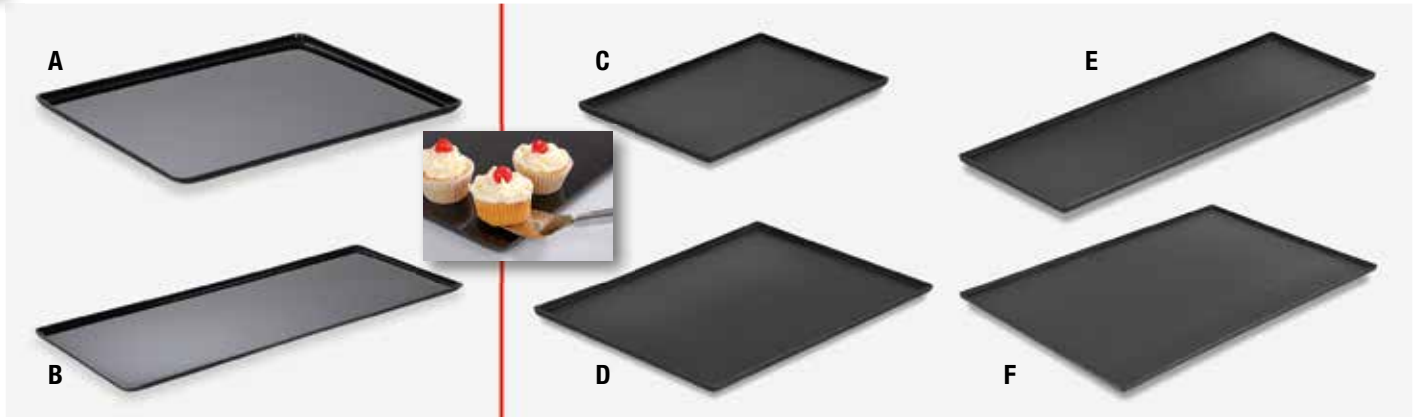

Backwaren-Platten 10 mm | Bakery Trays 10 mm

Beschreibung/Description	Farbe/Color	Format/Size	Art.-Nr./Art. No	Material	VE/PU
A Backwarenplatte/Bakery tray	schwarz/black	330x260x10 mm	109.503326.17	ABS	5
B Backwarenplatte/Bakery tray	schwarz/black	660x260x10 mm	109.506626.17	ABS	5
C Backwarenplatte/Bakery tray	schwarz matt/black mat	300x200x10 mm	109.513020.17	ABS	5
D Backwarenplatte/Bakery tray	schwarz matt/black mat	400x300x10 mm	109.514030.17	ABS	5
E Backwarenplatte/Bakery tray	schwarz matt/black mat	600x200x10 mm	109.516020.17	ABS	5
F Backwarenplatte/Bakery tray	schwarz matt/black mat	600x400x10 mm	109.516040.17	ABS	5

NEW